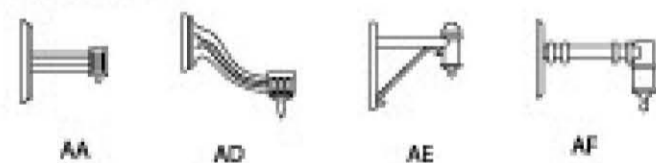

A & M Sculptured Lighting

1781 N. Indiana Street Los Angeles, CA, 90063
Tel. (323)263-2221 Fax. (323)263-2226

LH
SERIES

- **Housing:** Corrosion resistant, cast A356 aluminum alloy, .188" min. wall thickness.
- **Lens:** Clear injection molded Polycarbonate.
- **Electrical:** All electrical components are UL approved.
- **Reflector:** Specular Aluminum Type 5 light distribution.
- **Ballast:** High power factor - 20°C starting temperature. The ballast is removable as a unit for easy maintenance.
- **Finish:** Polyester powder fuse coating is standard; other finishes are available upon request.

Ordering Information:

1. Model Number
2. Wattage
3. Lamp Type
  - H - Metal Halide
  - S - High Pressure Sodium
  - PS - Pulse Start
  - CF - Compact Fluorescent *
4. Voltage
  - 120, 208, 240, 277, 480 and
  - MT (Multi Tap) - 120, 208, 240, 277
5. Optics
  - R5 - Type 5 segmented Reflector
  - GR3 - Type 3 Glass Refractor
  - GR5 - Type 5 Glass Refractor
  - CR - Cone Reflector
  - GC - Glass Chimney
6. Mounting & Arm Style
7. Finish
  - BK - Black
  - BZ - Bronze
  - GR - Green
  - VG - Verde Green
  - (Other color upon request)
8. Options
  - FS - Fuse
  - PC - Photo Cell

MOD#	WATTAGE	A	B	EPA
LH	250 MAX	17"	40"	1.6

Mounting

Arm Styles

Optics

1. Mod. #	2. Wattage 3. Lamp Type	4. Voltage	5. Optics	6. Mounting & Arm Style	7. Finish	8. Options