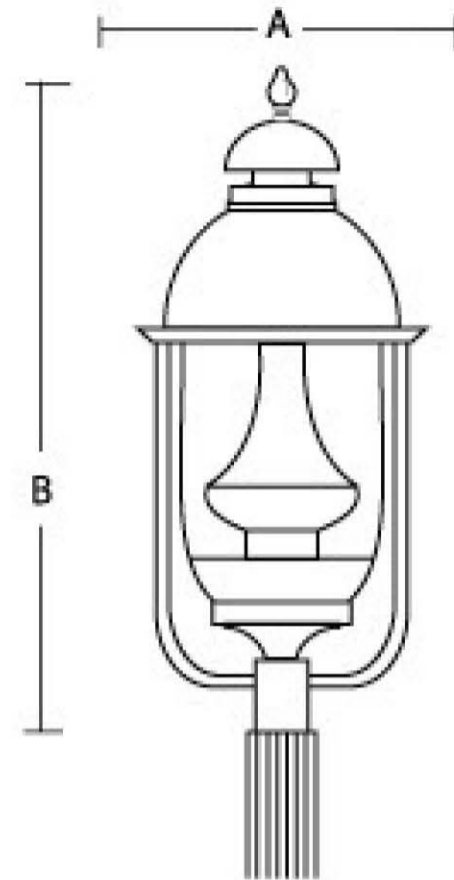

### S E R I E S

The LH series is a replica of an Old World gas lantern. This luminaire is designed to accommodate different wattage and lamp types. The lamp can be installed on top of fixture to comply with the dark sky requirements.

# A & M Sculptured Lighting

1781 N. Indiana Street Los Angeles, CA, 90063  
 Tel. (323)263-2221 Fax. (323)263-2226

LH  
 SERIES

- Housing:** Corrosion resistant, cast A356 aluminum alloy, .188" min. wall thickness.
- Lens:** Clear injection molded Polycarbonate.
- Electrical:** All electrical components are UL approved.
- Reflector:** Specular Aluminum Type 5 light distribution.
- Ballast:** High power factor - 20°C starting temperature. The ballast is removable as a unit for easy maintenance.
- Finish:** Polyester powder fuse coating is standard; other finishes are available upon request.